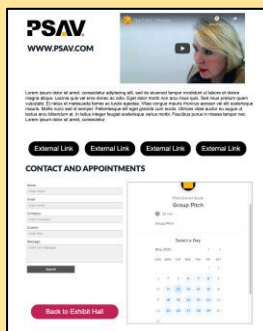

Virtual Exhibit Hall

A virtual space for exhibitors to showcase their products and meet virtually with attendees

Platinum

- Exhibitor Logo
- Exhibitor Weblink
- Introductory Paragraph
- Embedded Video
- Contact Form
- Meeting Scheduler
- External Links
- Chat
- Image Gallery
- Rotating Banner

Total \$2,000.00

Gold

- Exhibitor Logo
- Exhibitor Weblink
- Introductory Paragraph
- Embedded Video
- Contact Form
- Meeting Scheduler
- External Links

Total \$1,400.00

Silver

- Exhibitor Logo
- Exhibitor Weblink
- Introductory Paragraph
- Contact Form